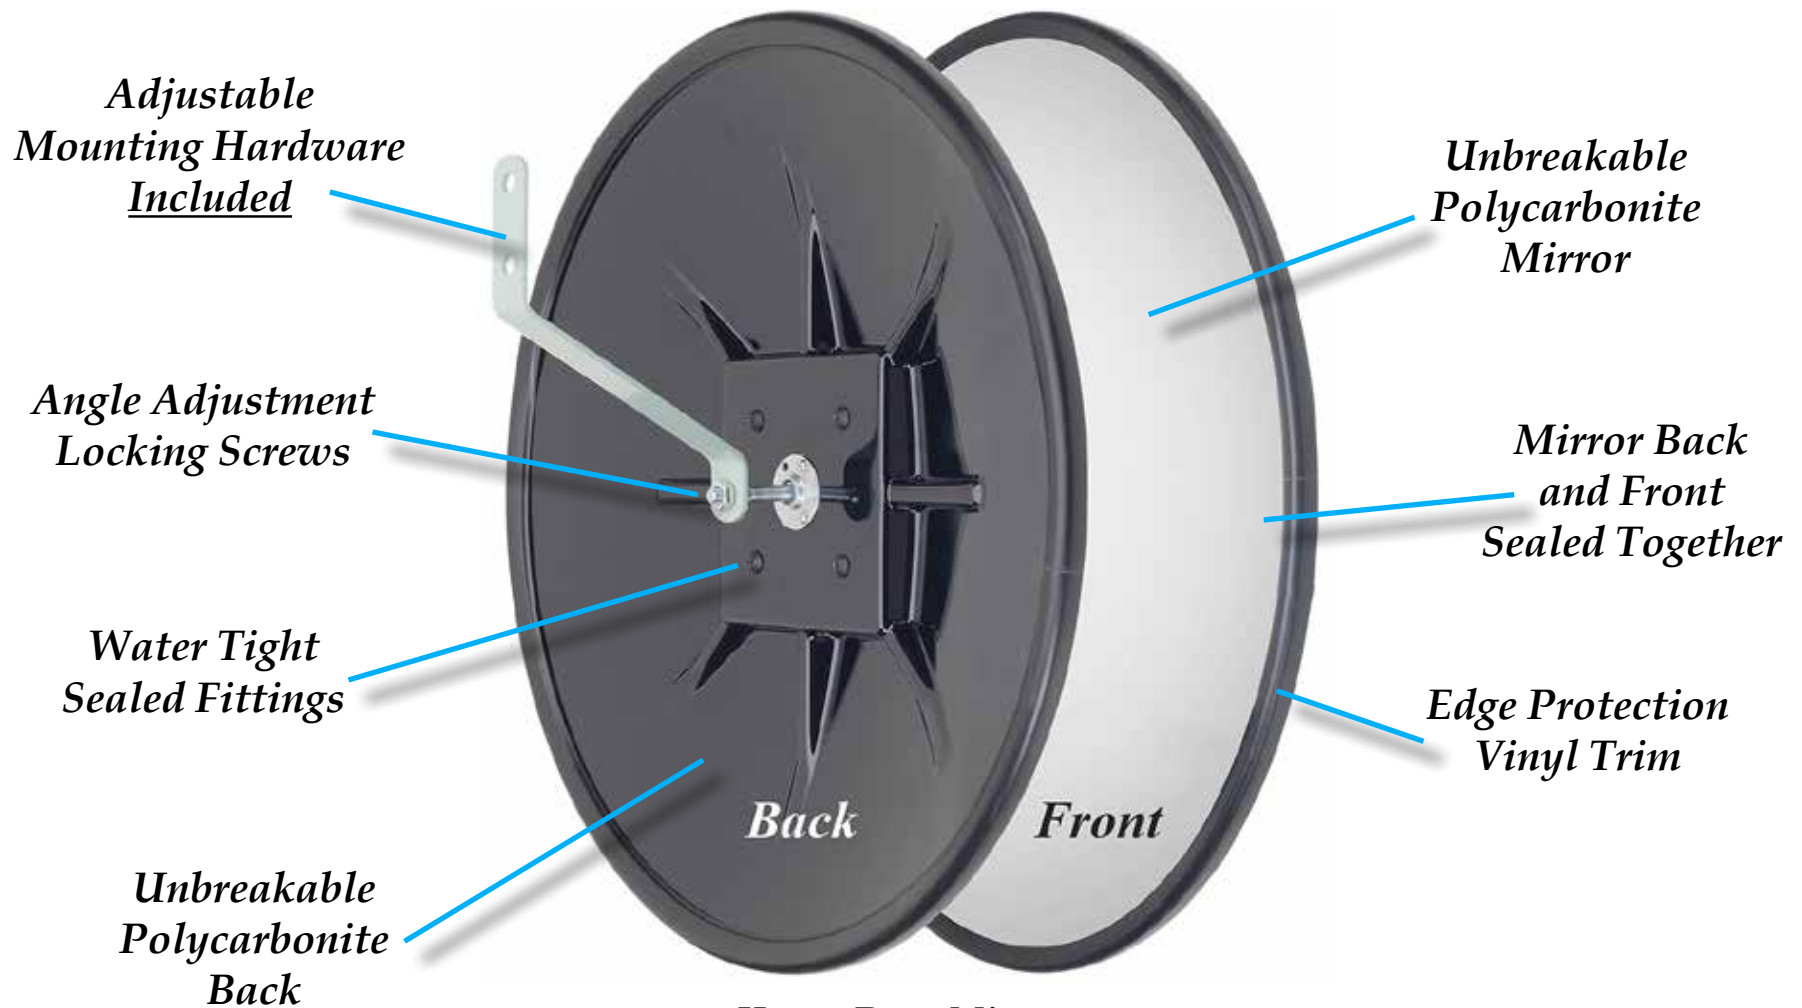

Heavy Duty Seal~Tite Mirror

*Heavy Duty Mirrors
12" - H214124PC
18" - H214181PC
now available*